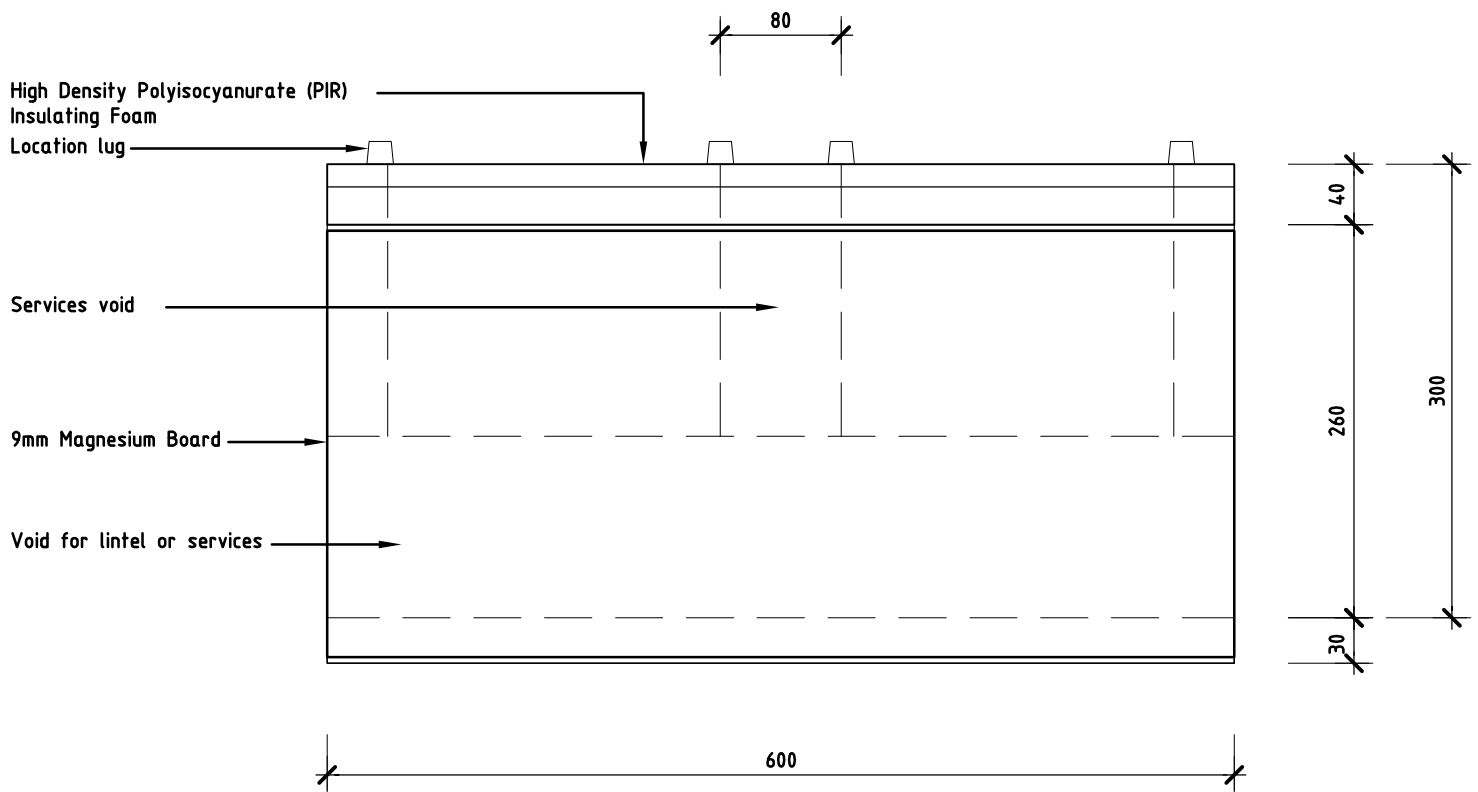

SIDE ELEVATION

FRONT ELEVATION

© GREEN ENERGY BRICKS

DETAIL:	ENERGY BRICK DETAIL	SCALE:	DATE:
01		1:5 @ A4	JUNE 09

**GREEN ENERGY
BRICKS**

Contact: info@greenenergybricks.com
Web: www.greenenergybricks.com.au